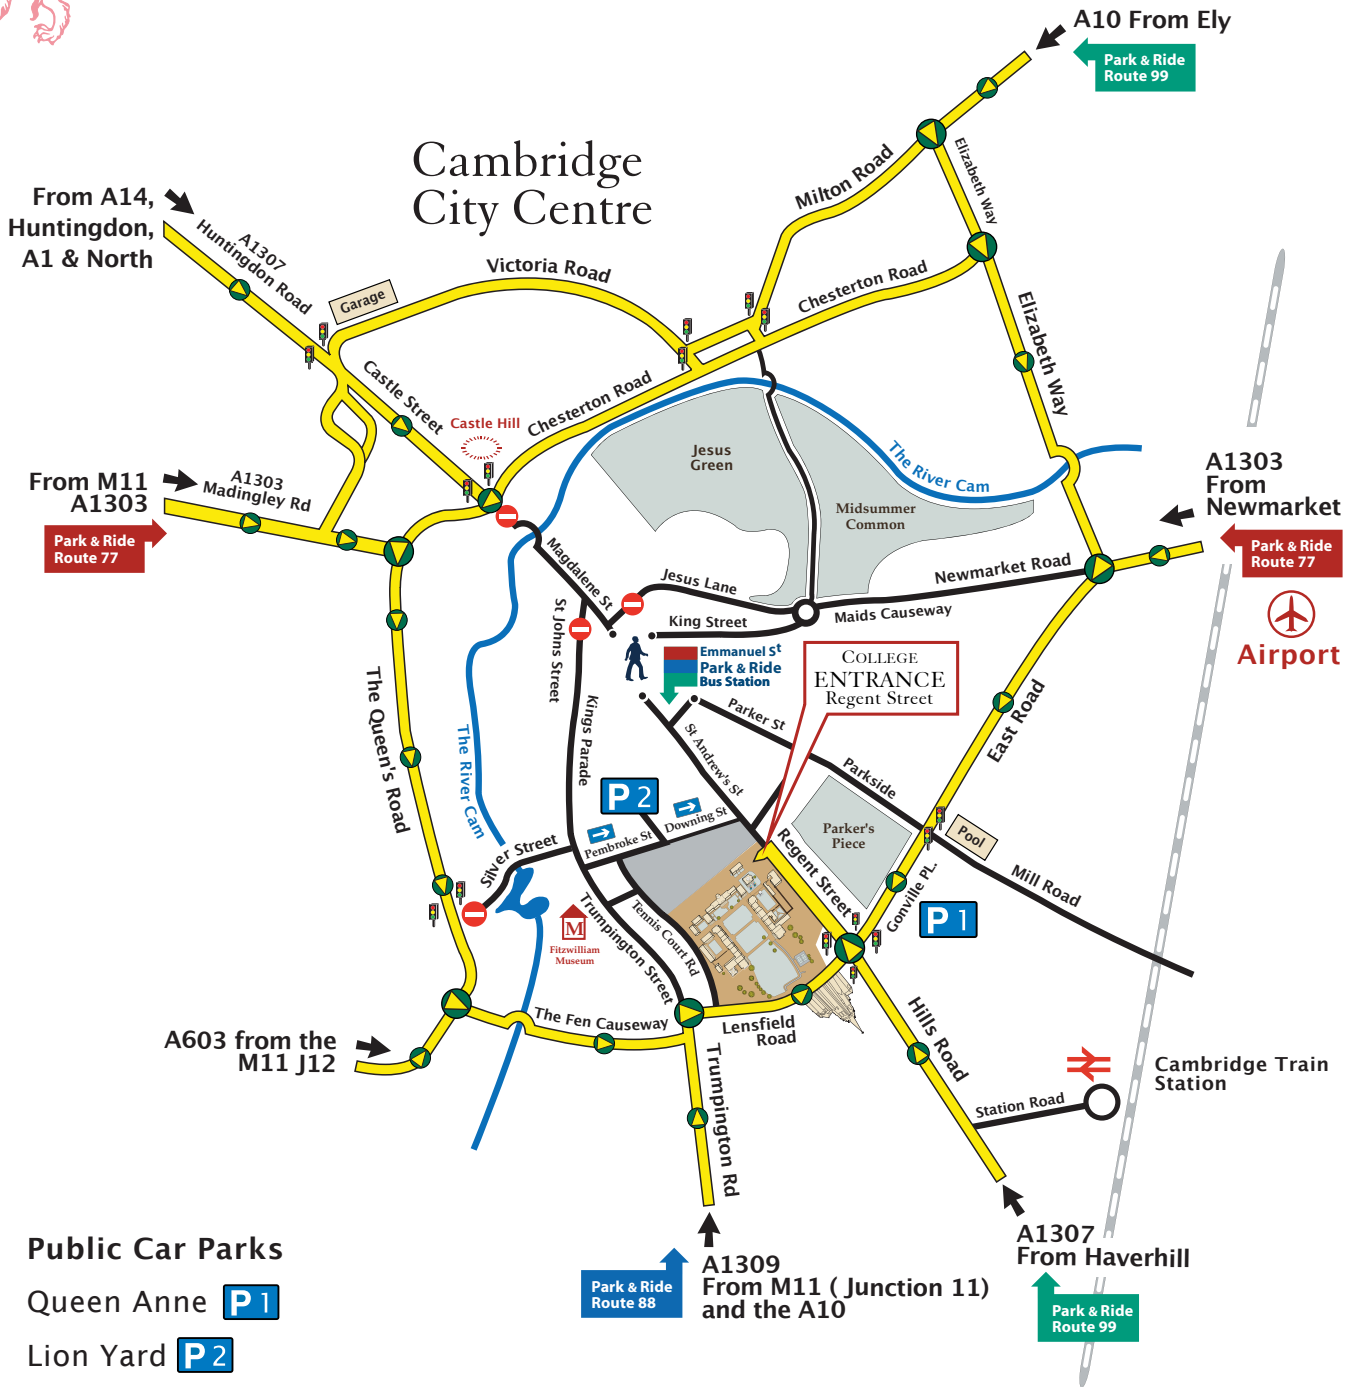

© The Master, Fellows, and Scholars of Downing College in the University of Cambridge.

Public Car Parks

Queen Anne **P1**

Lion Yard **P2**

Arriving by road

From leaving the M11, A14 or A10 follow the direction arrows as shown here to Lensfield Road and Regent Street, where the entrance to Downing College is situated.

See the College Map for parking and other information

This information is available on the College web site www.dow.cam.ac.uk

-  Direction arrow
-  Bus Station
-  Park & Ride
-  Train line
-  Pedestrian Zone