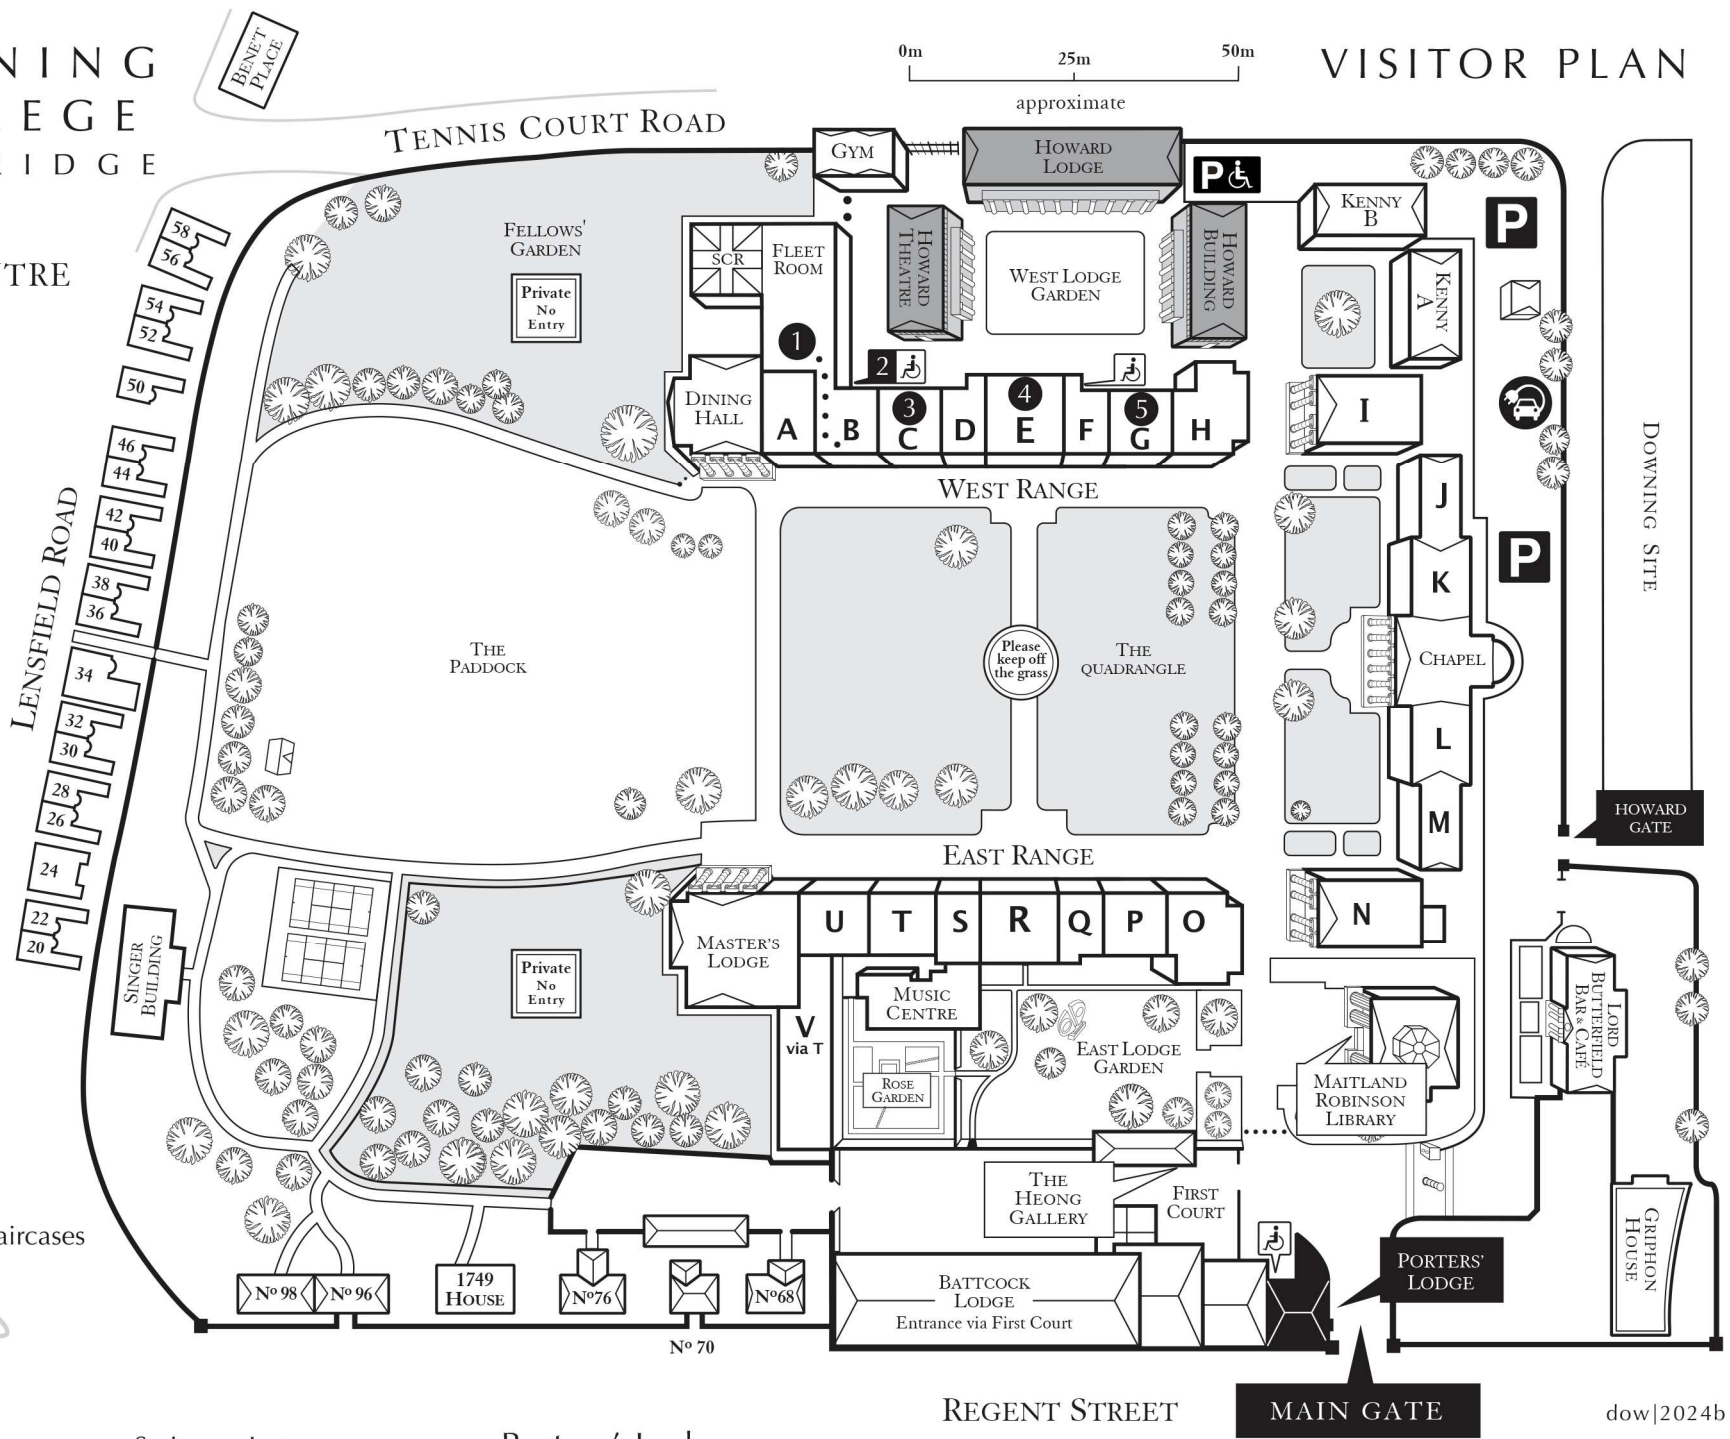

**DOWNING
COLLEGE
CAMBRIDGE**

BENNET PLACE

VISITOR PLAN

**THE HOWARD
CONFERENCE CENTRE**

- Howard Theatre
Grace Howard Room
- Howard Building
Drawing Room and
Assembly Room

**WEST RANGE
(E Staircase)**

- West Lodge and
Maitland Room
- Music Room and
Tim Cadbury Room

**EAST RANGE
(R Staircase)**

- Wilkins Room

- 1** Tutorial and Admissions
Bursary
IT
Catering
- 2** Level Entrance to A, B & C Staircases
- 3** Human Resources
- 4** College Office
Conferences & Events
- 5** Development & Alumni Relations

Staircase Letter _____ Porters' Lodge
Room Number _____ 01223 334800